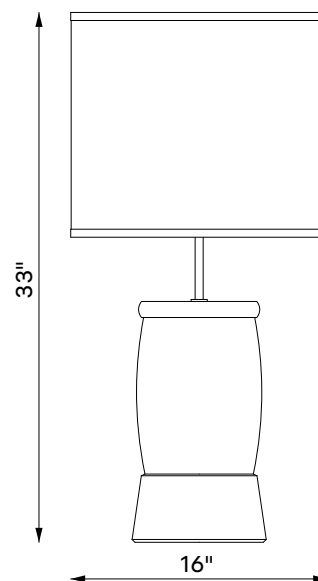

AMBOY SOFA LAMP

The Amboy Collection takes inspiration from the sturdy and refined forms of hand thrown utilitarian pottery once common up and down the Eastern Seaboard. The body of each Amboy Lamp is turned from solid ash and is available in the full range of O&G Stain Finishes with tumbled brass components and shades in fine quality natural linen. Each of the four sizes are boldly proportioned, adding sculptural and textural interest to any space.

Shown: Beet Stain on Ash

AVAILABLE IN OUR FULL RANGE OF STAIN FINISHES ON ASH WOOD,
NATURAL LINEN SHADE
OVERALL 33"H • Ø16"

AMBOY SOFA LAMP

LAMPING

120v - E26 Base 250w Max

INCLUDED BULBS

A19 - LED - 9w - CRI 80 - 750 Lumens - 2700K - Non Dimmable

CERTIFICATIONS

UL rated for indoor locations.

AVAILABLE IN OUR FULL RANGE OF STAIN FINISHES ON ASH WOOD,
NATURAL LINEN SHADE
OVERALL 33"H • Ø16"