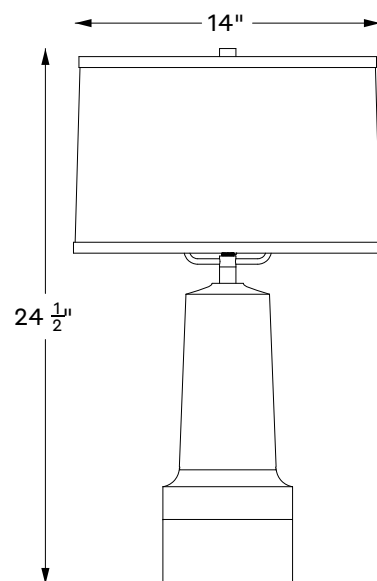

Shown: Point Judith Lamp - Ebony Stain on Maple - Cognac Leather

AVAILABLE IN OUR FULL RANGE OF STAIN FINISHES ON MAPLE WOOD,
NATURAL LINEN SHADE
OVERALL Ø14" • 24.5"H

POINT JUDITH LAMP

LAMPING

120v - E26 Base 660w Max