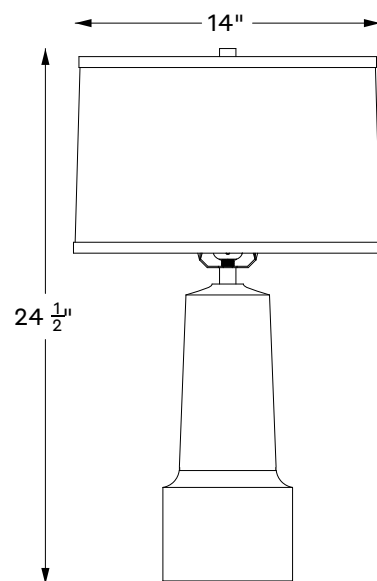

Shown: Somerset Lamp - Ebony Stain on Ash

AVAILABLE IN OUR FULL RANGE OF STAIN FINISHES ON ASH WOOD,
NATURAL LINEN SHADE
OVERALL Ø14" • 24.5"H

SOMERSET LAMP

LAMPING

120v - E26 Base 660w Max

INCLUDED BULBS

A19 - LED - 9w - CRI 80 - 750 Lumens - 2700K - Non Dimmable

CERTIFICATIONS

UL rated for indoor locations.

AVAILABLE IN OUR FULL RANGE OF STAIN FINISHES ON ASH WOOD,
NATURAL LINEN SHADE
OVERALL Ø14" • 24.5"H