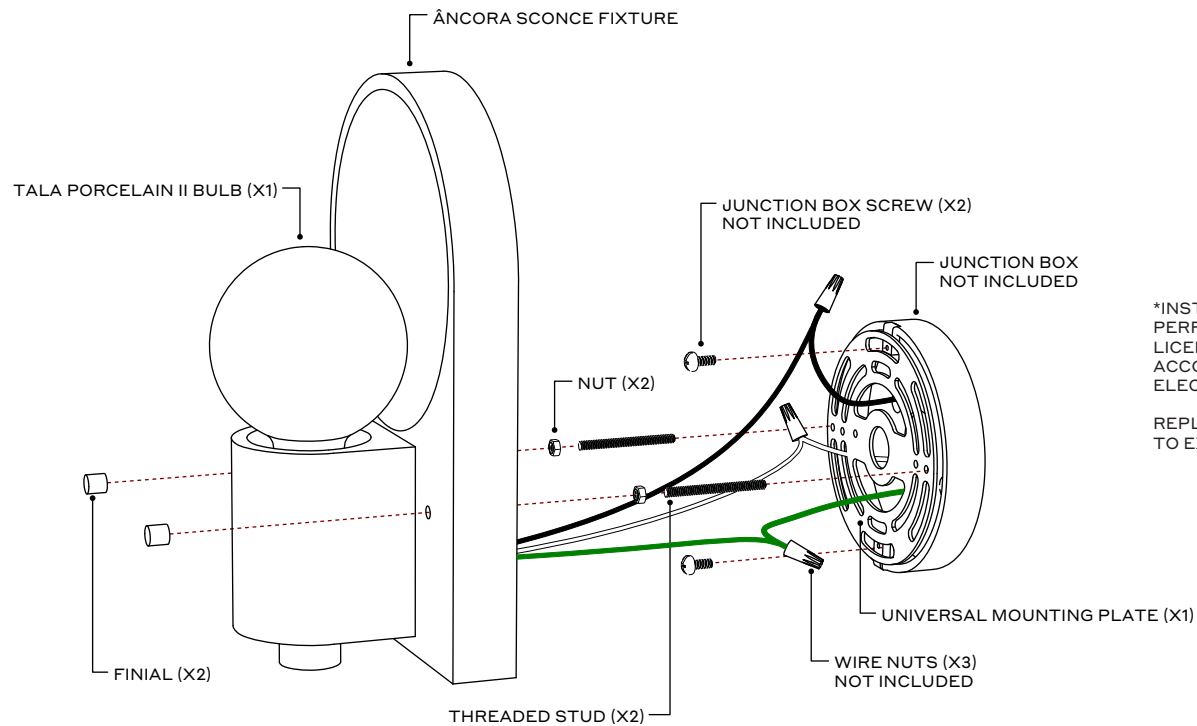

INSTALLATION INSTRUCTIONS ÂNCORA SCONCE - HARD-WIRED

INSTALLATION TO BE PERFORMED BY A QUALIFIED LICENSED PROFESSIONAL IN ACCORDANCE WITH LOCAL ELECTRIC CODES

REPLACEMENT BULB NOT TO EXCEED 7 WATTS

WEAR GLOVES
DURING INSTALL

INSTALLATION INSTRUCTIONS ÂNCORA SCONCE - HARD-WIRED WITH SWITCH

INSTALLATION TO BE PERFORMED BY A QUALIFIED LICENSED PROFESSIONAL IN ACCORDANCE WITH LOCAL ELECTRIC CODES

REPLACEMENT BULB NOT TO EXCEED 7 WATTS

WEAR GLOVES
DURING INSTALL

INSTALLATION INSTRUCTIONS ÂNCORA SCONCE - PLUG-IN WITH SWITCH

INSTALLATION TO BE PERFORMED BY A QUALIFIED LICENSED PROFESSIONAL IN ACCORDANCE WITH LOCAL ELECTRIC CODES

REPLACEMENT BULB NOT TO EXCEED 7 WATTS

WEAR GLOVES
DURING INSTALL