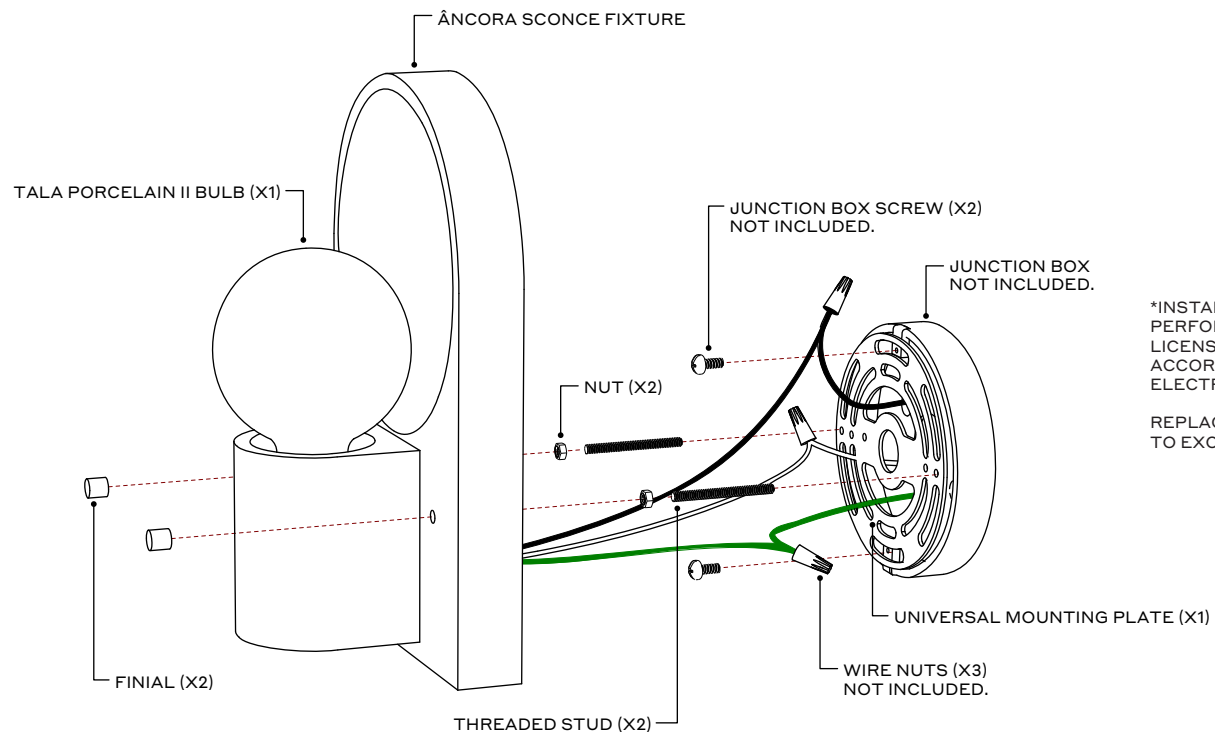

INSTALLATION INSTRUCTIONS ÂNCORA SCONCE - HARD-WIRED

INSTALLATION TO BE PERFORMED BY A QUALIFIED LICENSED PROFESSIONAL IN ACCORDANCE WITH LOCAL ELECTRIC CODES

REPLACEMENT BULB NOT TO EXCEED 7 WATTS

WEAR GLOVES
DURING INSTALL

INSTALLATION INSTRUCTIONS ÂNCORA SCONCE - HARD-WIRED WITH SWITCH

INSTALLATION TO BE PERFORMED BY A QUALIFIED LICENSED PROFESSIONAL IN ACCORDANCE WITH LOCAL ELECTRIC CODES

REPLACEMENT BULB NOT TO EXCEED 7 WATTS

WEAR GLOVES
DURING INSTALL

INSTALLATION INSTRUCTIONS ÂNCORA SCONCE - PLUG-IN WITH SWITCH

INSTALLATION TO BE PERFORMED BY A QUALIFIED LICENSED PROFESSIONAL IN ACCORDANCE WITH LOCAL ELECTRIC CODES

REPLACEMENT BULB NOT TO EXCEED 7 WATTS

WEAR GLOVES
DURING INSTALL