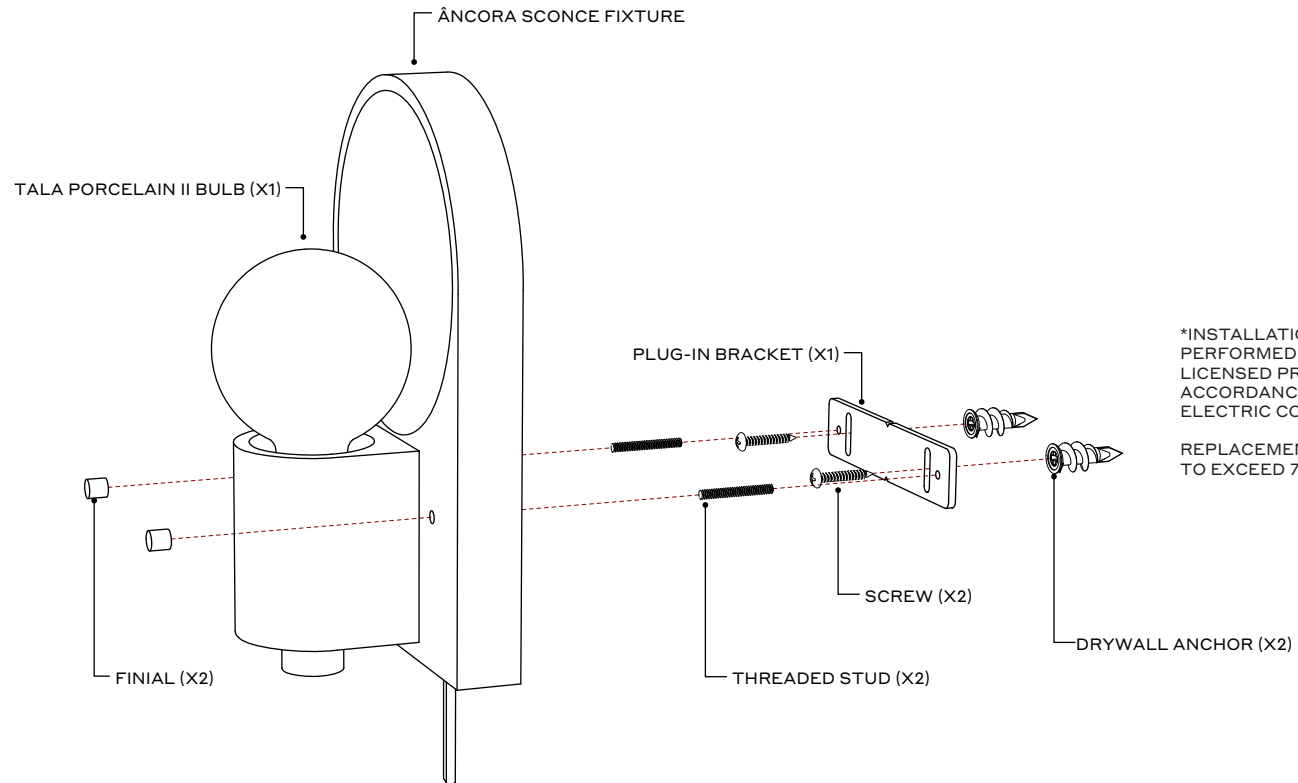

INSTALLATION INSTRUCTIONS ÂNCORA SCONCE - HARD-WIRED

INSTALLATION TO BE PERFORMED BY A QUALIFIED LICENSED PROFESSIONAL IN ACCORDANCE WITH LOCAL ELECTRIC CODES

REPLACEMENT BULB NOT TO EXCEED 7 WATTS

WEAR GLOVES
DURING INSTALL

INSTALLATION INSTRUCTIONS ÂNCORA SCONCE - HARD-WIRED WITH SWITCH

INSTALLATION TO BE PERFORMED BY A QUALIFIED LICENSED PROFESSIONAL IN ACCORDANCE WITH LOCAL ELECTRIC CODES

REPLACEMENT BULB NOT TO EXCEED 7 WATTS

WEAR GLOVES
DURING INSTALL

INSTALLATION INSTRUCTIONS ÂNCORA SCONCE - PLUG-IN WITH SWITCH

INSTALLATION TO BE PERFORMED BY A QUALIFIED LICENSED PROFESSIONAL IN ACCORDANCE WITH LOCAL ELECTRIC CODES

REPLACEMENT BULB NOT TO EXCEED 7 WATTS

WEAR GLOVES
DURING INSTALL