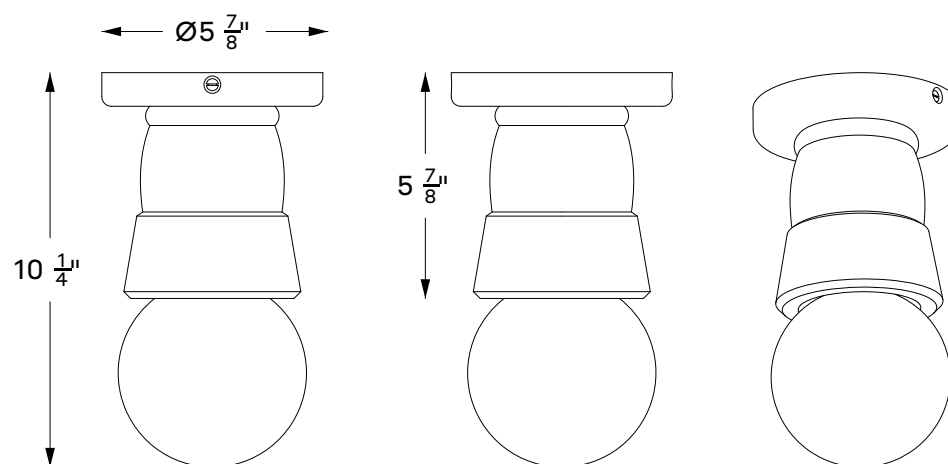

AMBOY FLUSH MOUNT - LARGE

The Amboy Collection takes inspiration from the sturdy and refined forms of hand thrown utilitarian pottery once common up and down the Eastern Seaboard. The Amboy Flush Mount pairs a wooden backplate with a turned wooden hood and. The natural wood grain follows and compliments the sculptural forms.

Shown: Natural Finish on White Oak

AVAILABLE IN OUR FULL RANGE OF STAIN FINISHES ON ASH WOOD, AND
IN NATURAL WHITE OAK
OVERALL 10.25"H • Ø5.875"

AMBOY FLUSH MOUNT - LARGE

LAMPING

120v - E26 Base 7w Max

INCLUDED BULB

Tala Porcelain III - LED - 6w - CRI 95 - 540 Lumens - Dimmable

CERTIFICATIONS

UL rated for indoor locations, dry or damp
Wall mount only.

MOUNTING

Use 4" octagon or round junction box

AVAILABLE IN OUR FULL RANGE OF STAIN FINISHES ON ASH WOOD,
AND IN NATURAL WHITE OAK