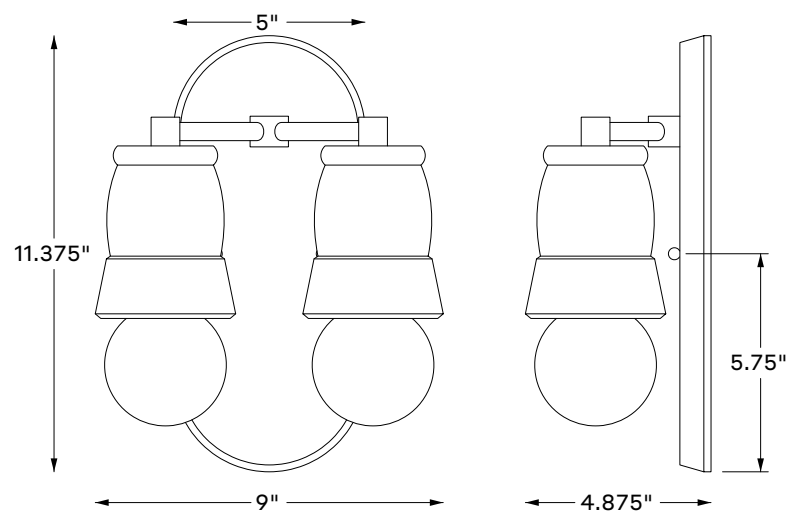

AMBOY SCONCE - DOUBLE

The Amboy Collection takes inspiration from the sturdy and refined forms of hand thrown utilitarian pottery once common up and down the Eastern Seaboard. The Amboy Sconce pairs a wooden backplate with a turned wooden hood and brass accents. The natural wood grain follows and compliments the sculptural forms.

Shown: Azimuth Stain on Ash

AVAILABLE IN OUR FULL RANGE OF STAIN FINISHES ON ASH WOOD, AND
IN NATURAL WHITE OAK
OVERALL 11.375"H • 9"W • 4.875"D

AMBOY SCONCE - DOUBLE

LAMPING

120v - E26 Base 7w Max

INCLUDED BULBS

Tala Porcelain II - LED - 6w - CRI 95 - 540 Lumens - Dimmable

CERTIFICATIONS

UL rated for indoor locations, dry or damp

Wall mount only.

MOUNTING

Use $\varnothing 4$ " octagon or round junction box

AVAILABLE IN OUR FULL RANGE OF STAIN FINISHES ON ASH WOOD, AND
IN NATURAL WHITE OAK, BLACK FABRIC CORD STANDARD