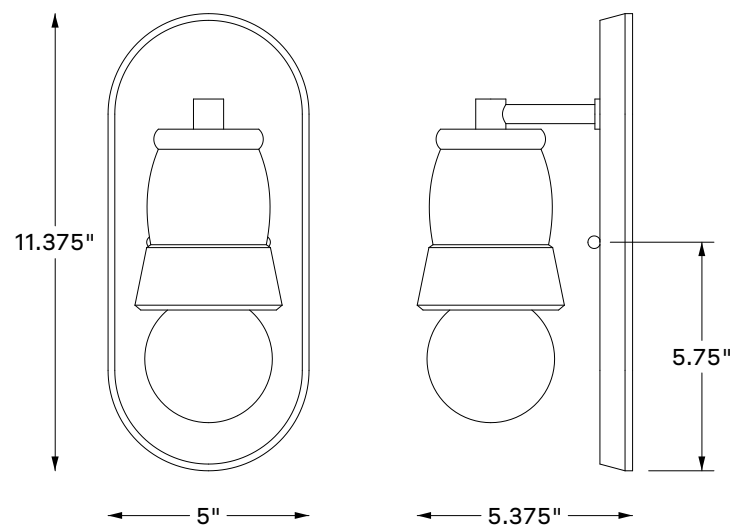

Shown: Oyster Stain on Ash

AVAILABLE IN OUR FULL RANGE OF STAIN FINISHES ON ASH WOOD, AND
IN NATURAL WHITE OAK
OVERALL 11.375"H • 5"W • 5.375"D

AMBOY SCONCE

LAMPING

120v - E26 Base 7w Max

INCLUDED BULB

Tala Porcelain II - LED - 6w - CRI 95 - 540 Lumens - Dimmable