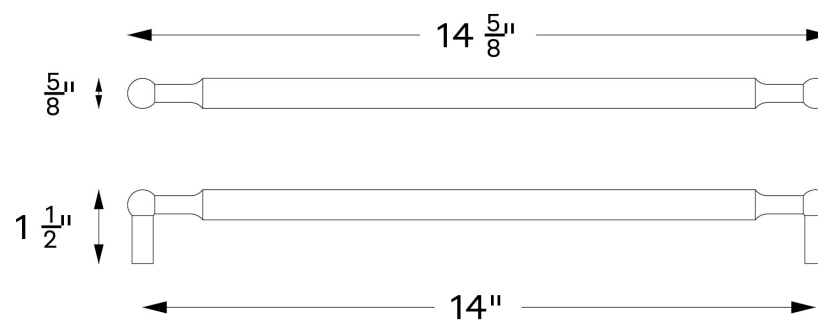

ATLANTIC 14" PULL

The Atlantic Cabinet Hardware Collection from O&G takes cues from the delicate detailing of O&G's iconic windsor chairs. The Atlantic Collection is available in a full range of sizes, from the diminutive 5/8" Ball Pull to the 18" long Appliance Pull. Offered in *live** Hand Polished or Tumbled finishes that patina and mellow with use to create a beautiful elemental look.

Shown: Atlantic 14" Pull - Polished Brass

*See our Care page for more information

AVAILABLE IN UNLAQUERED TUMBLED BRASS, HAND POLISHED BRASS, POLISHED NICKEL
OVERALL 14.625"W • 0.625"H • 1.5"D

ATLANTIC 14" PULL

The Atlantic Cabinet Hardware Collection from O&G takes cues from the delicate detailing of O&G's iconic windsor chairs. The Atlantic Collection is available in a full range of sizes, from the diminutive $\frac{5}{8}"$ Ball Pull to the $18"$ long Appliance Pull. Offered in *live** Hand Polished or Tumbled finishes that patina and mellow with use to create a beautiful elemental look.