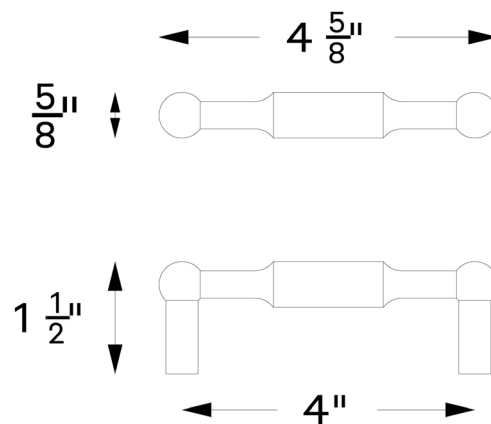

ATLANTIC 4" PULL

The Atlantic Cabinet Hardware Collection from O&G takes cues from the delicate detailing of O&G's iconic windsor chairs. The Atlantic Collection is available in a full range of sizes, from the diminutive 5/8" Ball Pull to the 18" long Appliance Pull. Offered in *live** Hand Polished or Tumbled finishes that patina and mellow with use to create a beautiful elemental look.

Shown: Atlantic 4" Pull - Polished Brass

*See our Care page for more information

AVAILABLE IN UNLAQUERED TUMBLED BRASS, HAND POLISHED BRASS, POLISHED NICKEL
OVERALL 4.625"W • 0.625"H • 1.5"D

ATLANTIC 4" PULL

The Atlantic Cabinet Hardware Collection from O&G takes cues from the delicate detailing of O&G's iconic windsor chairs. The Atlantic Collection is available in a full range of sizes, from the diminutive $\frac{5}{8}''$ Ball Pull to the 18" long Appliance Pull. Offered in *live** Hand Polished or Tumbled finishes that patina and mellow with use to create a beautiful elemental look.

Shown: Atlantic 4" Pull

*See our Care page for more information

AVAILABLE IN UNLAQUERED TUMBLED BRASS, HAND POLISHED BRASS, POLISHED NICKEL
OVERALL 4.625"W • 0.625"H • 1.5"D

WWW.OANDGSTUDIO.COM
401.601.9933