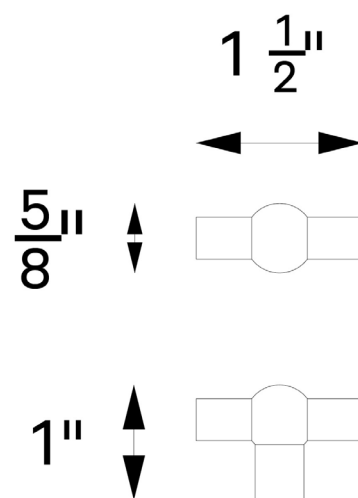

ATLANTIC T-PULL

The Atlantic Cabinet Hardware Collection from O&G takes cues from the delicate detailing of O&G's iconic windsor chairs. The Atlantic Collection is available in a full range of sizes, from the diminutive 5/8" Ball Pull to the 18" long Appliance Pull. Offered in *live** Hand Polished or Tumbled finishes that patina and mellow with use to create a beautiful elemental look.

Shown: Atlantic T-Pull - Polished Brass

*See our Care page for more information

AVAILABLE IN UNLAQUERED TUMBLED BRASS, HAND POLISHED BRASS, POLISHED NICKEL
OVERALL 1.5"W • 0.625"H • 1"D

ATLANTIC T-PULL

The Atlantic Cabinet Hardware Collection from O&G takes cues from the delicate detailing of O&G's iconic windsor chairs. The Atlantic Collection is available in a full range of sizes, from the diminutive $\frac{5}{8}$ " Ball Pull to the 18" long Appliance Pull. Offered in *live** Hand Polished or Tumbled finishes that patina and mellow with use to create a beautiful elemental look.

Shown: Atlantic T-Pull

*See our Care page for more information

AVAILABLE IN UNLAQUERED TUMBLED BRASS, HAND POLISHED BRASS, POLISHED NICKEL
OVERALL 1.5"W • 0.625"H • 1"D