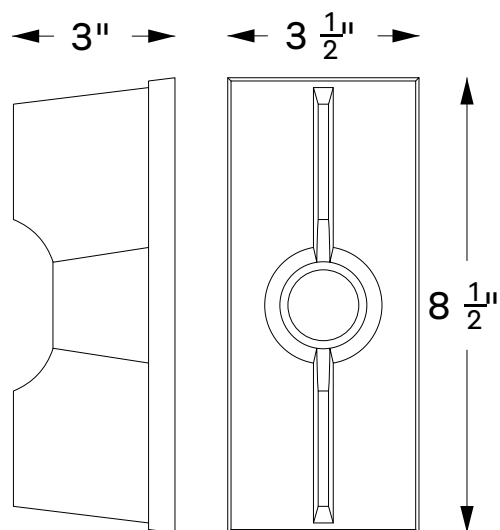

MERIDIAN SCONCE - RECTANGLE

Inspired by life at the edge of the ocean, the Meridian Collection utilizes the elemental texture of sand cast brass and a playful array of formats to create fixtures which can be used alone or in creative combinations. Each fixture is cast at an 80 year old family foundry and hand finished at O&G's Rhode Island Studio.

Shown: Meridian Sconce - Rectangle - G19 Bulb

AVAILABLE IN UNLACQUERED, SAND CAST BRASS
OVERALL 3.5"W • 8.5"L • 3"D (W/O BULB)

WWW.OANDGSTUDIO.COM
401.601.9933

MERIDIAN SCONCE - RECTANGLE

LAMPING

120v - E26 Base 60w Max

INCLUDED BULB

Tala Porcelain II - LED - 6w - CRI 95 - 540 Lumens - Dimmable

CERTIFICATIONS

UL rated for indoor locations. dry or damp.
Wall or Ceiling mount.

MOUNTING

Use Ø4" octagon or round junction box

AVAILABLE IN UNLACQUERED, SAND CAST BRASS
OVERALL 3.5"W • 8.5"L • 3"D (W/O BULB)