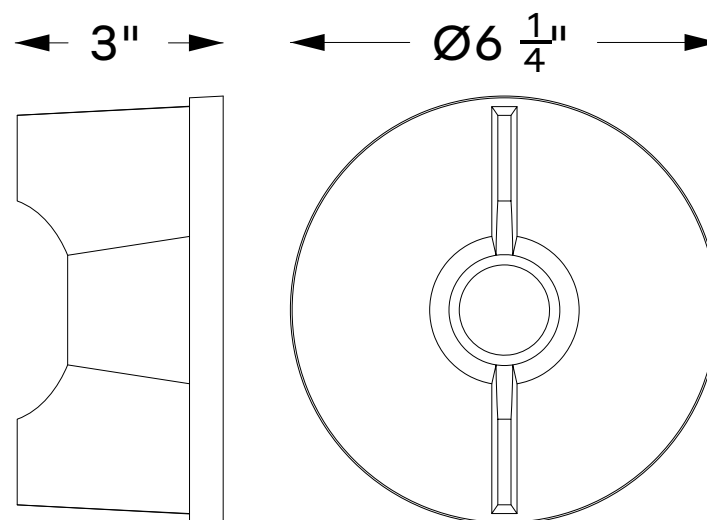

MERIDIAN SCONCE - ROUND - 6.25"

Inspired by life at the edge of the ocean, the Meridian Collection utilizes the elemental texture of sand cast brass and a playful array of formats to create fixtures which can be used alone or in creative combinations. Each fixture is cast at an 80 year old family foundry and hand finished at O&G's Rhode Island Studio.

Shown: Meridian Sconce - Round - 6.25" - G19 Bulb

AVAILABLE IN UNLACQUERED SAND CAST BRASS
OVERALL Ø6.25" • 3"D (W/O BULB)

WWW.OANDGSTUDIO.COM
401.601.9933

MERIDIAN SCONCE - ROUND - 6.25"

LAMPING

120v - E26 Base 60w Max

INCLUDED BULB

Tala Porcelain II - LED - 6w - CRI 95 - 540 Lumens - Dimmable

CERTIFICATIONS

UL rated for indoor locations. dry or damp.
Wall or Ceiling mount.

MOUNTING

Use Ø4" octagon or round junction box

AVAILABLE IN UNLACQUERED, SAND CAST BRASS
OVERALL Ø6.25" • 3"D (W/O BULB)