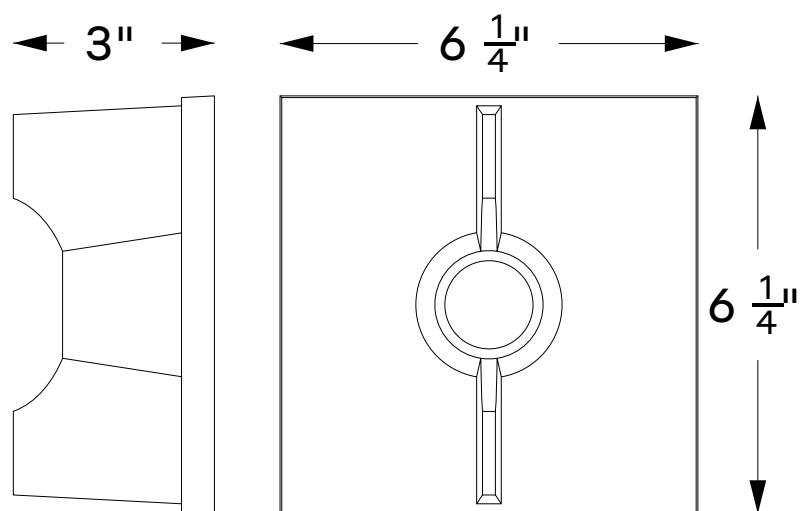

## MERIDIAN SCONCE - SQUARE - 6.25"

Inspired by life at the edge of the ocean, the Meridian Collection utilizes the elemental texture of sand cast brass and a playful array of formats to create fixtures which can be used alone or in creative combinations. Each fixture is cast at an 80 year old family foundry and hand finished at O&G's Rhode Island Studio.

*Shown: Meridian Sconce - Square - 6.25" - G19 Bulb*

AVAILABLE IN UNLACQUERED, SAND CAST BRASS  
OVERALL 6.25"W • 6.25"L • 3"D (W/O BULB)

WWW.OANDGSTUDIO.COM  
401.601.9933

## MERIDIAN SCONCE - SQUARE - 6.25"