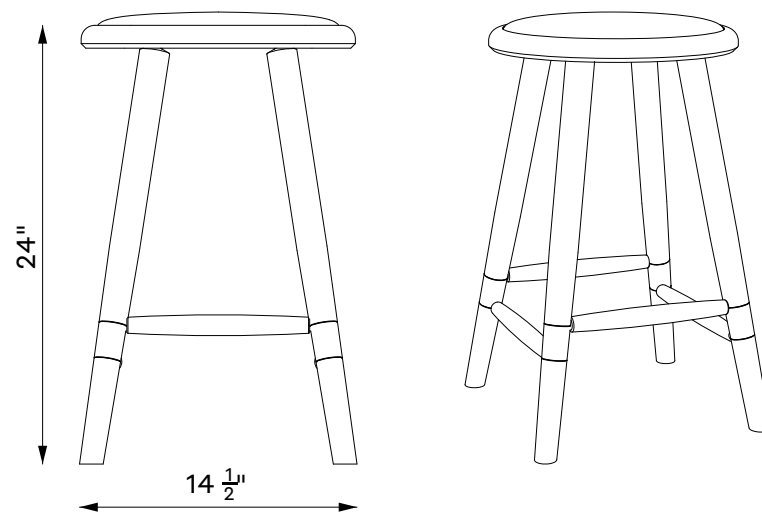

UPHOLSTERED COLT ROUND STOOL - 24"

The Upholstered Colt Round Stool is the classic Windsor stool at its best. Our version elevates this familiar form with a beautifully upholstered seat atop well proportioned legs and stretchers. The Colt gains its strength and durability through the use of traditional windsor joinery of wedged through tenons connecting the seat to the legs, and robust stretchers carefully mortised and pinned into each leg. Available in counter and bar heights.

UPHOLSTERED COLT ROUND STOOL - 24"

FABRIC REQUIREMENTS

SOLID: 1/2 YARD, 54" WIDTH

PATTERNED: 1/2 YARD, 54" WIDTH

Available in Cognac, Charcoal, or Taupe leather from Moore & Giles or COM.

AVAILABLE IN OUR FULL RANGE OF STAIN FINISHES ON ASH OR MAPLE WOOD
OVERALL 14.5"L • 14.5"W • 24"H