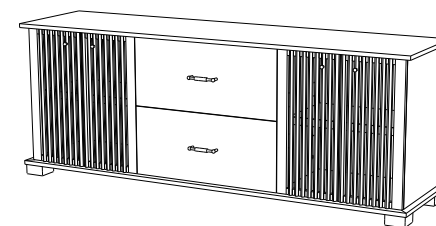

PÂNTANO CREDENZA - THREE DRAWER

The versatile Pântano Credenza is a play on the expansive horizons and delicate verticals of grassy salt marshes. Your choice of two file drawers, or three generous storage drawers are flanked by two sets of delicate lattice doors which alternately screen and reveal the credenza's interior shelves. The Pântano's versatile scale makes it a perfect option to stylishly store items in dining rooms, entry halls, living rooms, offices, and bedrooms.

Shown: Pântano Credenza - Three Drawer - Ebony Stain on Ash

AVAILABLE IN OUR FULL RANGE OF STAIN FINISHES ON ASH OR MAPLE WOOD, NATURALLY FINISHED WHITE OAK OR WALNUT, TUMBLED OR POLISHED BRASS HARDWARE
OVERALL 80"W • 20.25"D • 30"H

Above: Pântano Credenza - Double File Drawer