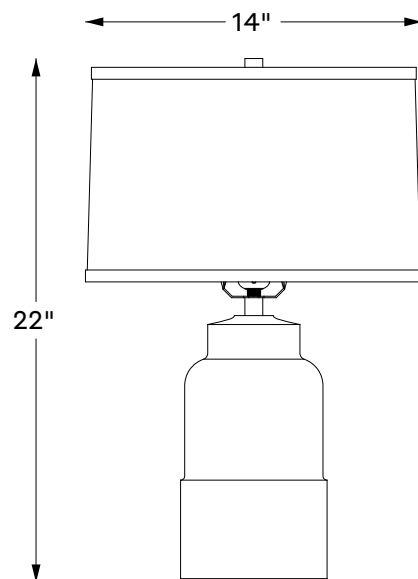

Shown: Swansea Lamp - Ebony Stain on Ash

AVAILABLE IN OUR FULL RANGE OF STAIN FINISHES ON ASH WOOD,
NATURAL LINEN SHADE
OVERALL Ø14" • 22"H

SWANSEA LAMP

LAMPING

120v - E26 Base 660w Max

INCLUDED BULBS

A19 - LED - 9w - CRI 80 - 750 Lumens - 2700K - Non Dimmable

CERTIFICATIONS

UL rated for indoor locations.

AVAILABLE IN OUR FULL RANGE OF STAIN FINISHES ON ASH WOOD,
NATURAL LINEN SHADE
OVERALL Ø14" • 22"H