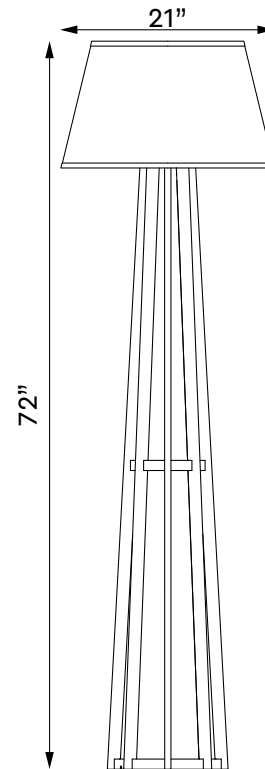

TORRE FLOOR LAMP

The Torre Floor Lamp is an open wood structure with subtle nautical references. Bold in scale and layered in detail, the Torre stands tall and bright like a New England lighthouse guiding lost ships home. Dual bulbs and a perfectly proportioned linen shade cast an inviting glow.

Shown: Lichen Stain on Ash, Natural Linen Shade

AVAILABLE IN OUR FULL RANGE OF STAIN FINISHES ON ASH WOOD,
NATURAL LINEN SHADE
OVERALL 72"H • 21"Ø

TORRE FLOOR LAMP

LAMPING

120v - E26 Base 150w Max

INCLUDED BULB

A19 - LED - 9w - CRI 80 - 750 Lumens - 2700K - Non Dimmable

CERTIFICATIONS

UL rated for indoor locations

AVAILABLE IN OUR FULL RANGE OF STAIN FINISHES ON ASH WOOD,
NATURAL LINEN SHADE
OVERALL 72"H • 21"Ø