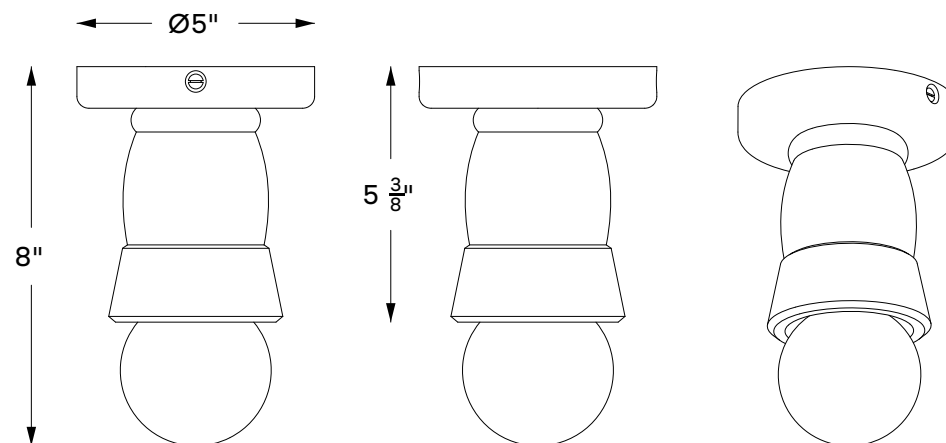

AMBOY FLUSH MOUNT - SMALL

The Amboy Collection takes inspiration from the sturdy and refined forms of hand thrown utilitarian pottery once common up and down the Eastern Seaboard. The Amboy Flush Mount pairs a wooden backplate with a turned wooden hood. The natural wood grain follows and compliments the sculptural forms.

Shown: Natural Finish on White Oak

AVAILABLE IN OUR FULL RANGE OF STAIN FINISHES ON ASH WOOD, AND
IN NATURAL WHITE OAK
OVERALL 8"H • Ø5"

AMBOY FLUSH MOUNT - SMALL

LAMPING

120v - E26 Base 7w Max

INCLUDED BULB

Tala Porcelain II - LED - 6w - CRI 95 - 540 Lumens - Dimmable

CERTIFICATIONS

UL rated for indoor locations, dry or damp
Wall mount only.

MOUNTING

Use 4" octagon or round junction box

AVAILABLE IN OUR FULL RANGE OF STAIN FINISHES ON ASH WOOD,
AND IN NATURAL WHITE OAK