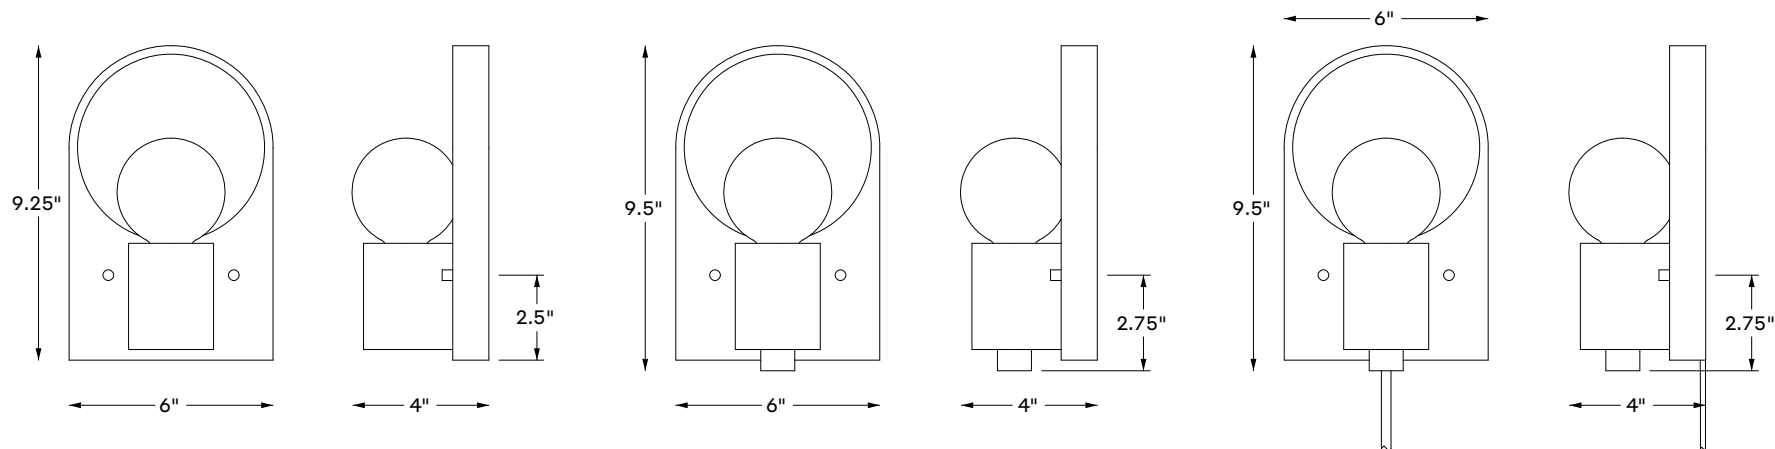

Shown: Hard-Wired, Azimuth Stain on Ash, 9.25"H • 6"W • 4"D

AVAILABLE IN OUR FULL RANGE OF STAIN FINISHES ON ASH WOOD,
BLACK FABRIC CORD STANDARD

WWW.OANDGSTUDIO.COM
401.601.9933

HARD-WIRED

HARD-WIRED WITH SWITCH

PLUG-IN WITH SWITCH

ÂNCORA SCONCE

LAMPING

120v - E26 Base 7w Max

INCLUDED BULB

Tala Porcelain II - LED - 6w - CRI 95 - 540 Lumens - Dimmable

CERTIFICATIONS

UL rated for indoor locations, dry or damp

Wall mount only, ADA compliant

CORD LENGTH

12 foot cord standard with plug-in configuration

MOUNTING

For hard-wired configurations use Ø 4" octagon or round junction boxes

AVAILABLE IN OUR FULL RANGE OF STAIN FINISHES ON ASH WOOD,
BLACK FABRIC CORD STANDARD