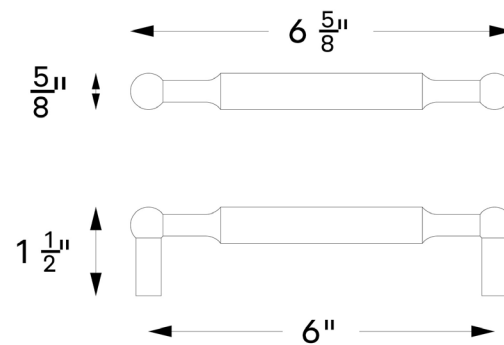

## ATLANTIC 6" PULL

The Atlantic Cabinet Hardware Collection from O&G takes cues from the delicate detailing of O&G's iconic windsor chairs. The Atlantic Collection is available in a full range of sizes, from the diminutive 5/8" Ball Pull to the 18" long Appliance Pull. Offered in *live\** Hand Polished or Tumbled finishes that patina and mellow with use to create a beautiful elemental look.

*Shown: Atlantic 6" Pull - Polished Brass*

\*See our Care page for more information

AVAILABLE IN UNLAQUERED TUMBLED BRASS, HAND POLISHED BRASS, POLISHED NICKEL  
OVERALL 6.625"W • 0.625"H • 1.5"D

*Shown: Atlantic 6" Pull*

\*See our Care page for more information

AVAILABLE IN UNLAQUERED TUMBLED BRASS, HAND POLISHED BRASS, POLISHED NICKEL  
OVERALL 6.625"W • 0.625"H • 1.5"D