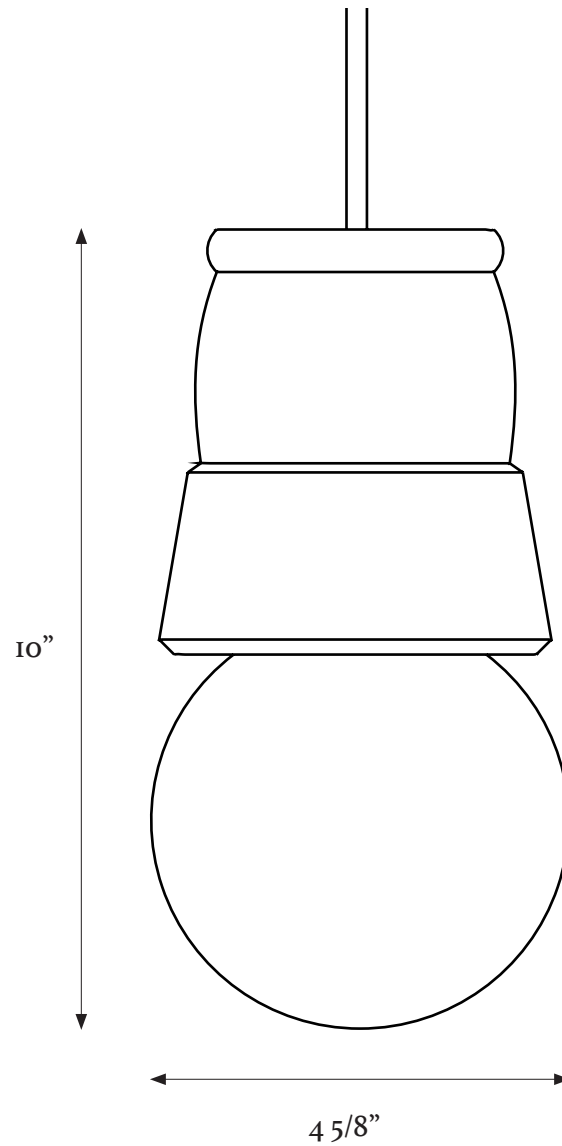

AMBOY PENDANT - LARGE

Shown: Hunter on Ash

The Amboy Collection takes inspiration from the sturdy and refined forms of hand thrown utilitarian pottery once common up and down the Eastern Seaboard. The body of each Amboy Lamp is turned from solid ash and available in the full range of O&G stain colors and a choice of Black or Birch pendant cord with matching canopies. Available in two standard sizes, custom drop lengths available.

UL LISTED 6w Tala Porcelain III bulb included

AMBOY PENDANT - LARGE

Picture Only Dims: 10" x 4 5/8" (including bulb)

AMBOY PENDANT - LARGE

FIXTURE DIMENSIONS

Overall: 10"h x 4 5/8"w (not including cord and canopy)